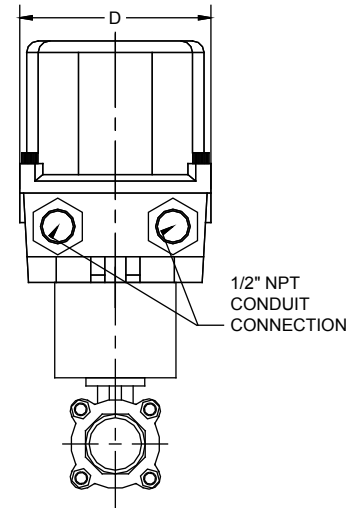

## Automated Ball Valve Package

Series 55  
3-Piece Ball Valve  
Full Port Valve  
1000 & 800 psi WOG  
Available 1/4" – 4"  
316SS or WCB Body  
316SS Ball & Stem  
Standard RTFE Seats  
Others Available  
Threaded, SW or BW

### DIMENSIONS (IN)

VALVE SIZE	A	B	C	D	VALVE Cv
1/4"	5.24	7.87	4.94	4.08	7
3/8"	5.24	7.87	4.94	4.08	8
1/2"	5.24	7.87	4.94	4.08	15
3/4"	5.24	8.00	4.94	4.08	40
1"	5.24	8.33	4.94	4.08	70
1-1/4"	5.24	8.38	4.94	4.08	110
1-1/2"	5.24	8.63	4.94	4.08	250
2"	5.24	8.96	4.94	4.08	400
2-1/2"	9.25	14.68	6.69	10.16	600
3"	10.55	16.50	9.02	13.31	1100
4"	10.55	17.36	9.02	13.31	2000