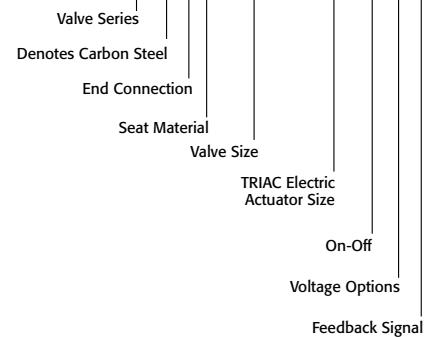

SAMPLE PART

55C-TX-025/WEA1-XX

OPTIONS

DESCRIPTION

24 VAC/24 VDC/220VAC

Feedback potentiometer

NOTE: Heater and thermostat standard
(2) auxiliary switches standard.
Actuators are sized based on clean/clear fluid.
Other options available - call for details

55EL-20130430
Copyright 2013 A-T Controls, Inc.

9955 International Blvd.
Cincinnati, Ohio 45246
www.atcontrols.com

PHONE (513) 247-5465
FAX (513) 247-5462
sales@atcontrols.com

SERIES 55 3-Piece