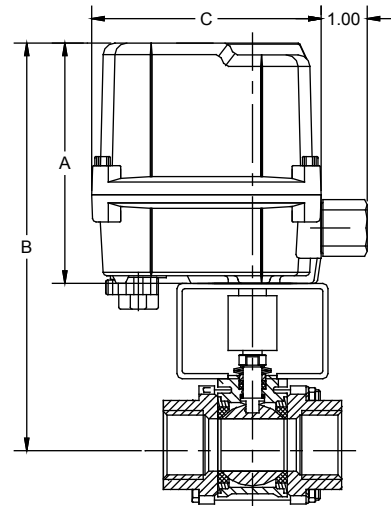

## Automated Ball Valve Package

Series 55  
3-Piece Ball Valve  
Full Port Valve  
1000 & 800 psi WOG  
Available 1/4" – 4"  
316SS or WCB Body  
316SS Ball & Stem  
Standard RTFE Seats  
Others Available  
Threaded, SW or BW

### DIMENSIONS (IN)

VALVE SIZE	A	B	C	D	VALVE Cv
1/4"	5.24	7.87	4.94	4.08	7
3/8"	5.24	7.87	4.94	4.08	8
1/2"	5.24	7.87	4.94	4.08	15
3/4"	5.24	8.00	4.94	4.08	40
1"	5.24	8.33	4.94	4.08	70
1-1/4"	5.24	8.38	4.94	4.08	110
1-1/2"	5.24	8.63	4.94	4.08	250
2"	5.24	8.96	4.94	4.08	400
2-1/2"	9.25	14.68	6.69	10.16	600
3"	10.55	16.50	9.02	13.31	1100
4"	10.55	17.36	9.02	13.31	2000