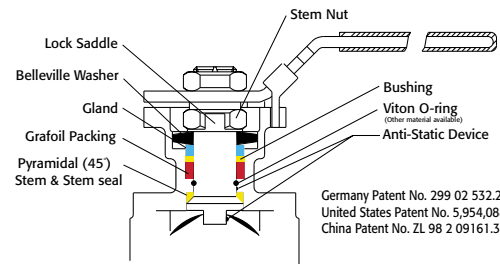

DIMENSIONS (IN)

VALVE SIZE	A	B	C	D	E	VALVE Cv
1/2"	7.95	3.43	0.79	2.90	3.29	15
3/4"	7.95	3.43	0.79	3.20	3.29	45
1"	9.29	4.49	0.79	3.52	4.41	85
1-1/2"	9.29	4.49	0.79	5.05	4.41	275
2"	10.87	4.88	0.79	5.37	4.82	460
2-1/2"	13.90	6.18	0.79	5.80	6.04	700
3"	13.90	6.18	0.79	6.85	6.04	1100
4"	15.16	6.93	0.79	7.44	6.69	2200

DIMENSIONS SHOWN ARE FOR ASSEMBLIES SIZED FOR 80 PSI SUPPLY

SERIES F90 150# Flanged
Firesafe

SIZED FOR 80 psi AIR SUPPLY	
SIZE	MODEL
1/2"	F90-F1-050/2R2S-XX
3/4"	F90-F1-075/2R3S-XX
1"	F90-F1-100/2R3S-XX
1-1/2"	F90-F1-150/2R3S-XX
2"	F90-F1-200/2R4S-XX
2-1/2"	F90-F1-250/2R6S-XX
3"	F90-F1-300/2R6S-XX
4"	F90-F1-400/2R7S-XX

SIZED FOR 60 psi AIR SUPPLY	
SIZE	MODEL
1/2"	F90-F1-050/2R3S-XX
3/4"	F90-F1-075/2R3S-XX
1"	F90-F1-100/2R3S-XX
1-1/2"	F90-F1-150/2R4S-XX
2"	F90-F1-200/2R5S-XX
2-1/2"	F90-F1-250/2R6S-XX
3"	F90-F1-300/2R6S-XX
4"	F90-F1-400/2R7S-XX