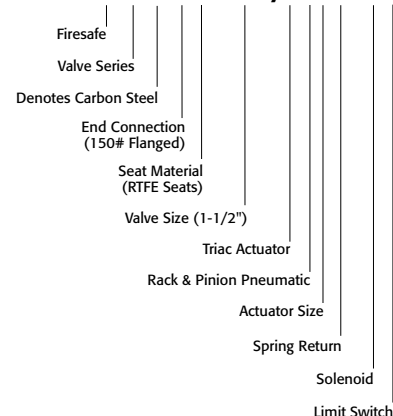

SAMPLE PART # F90C-F1-150/2R3S-XX

OPTIONS

DESCRIPTION	PART NO. SUFFIX	DESCRIPTION	PART NO. SUFFIX
NEMA 4 Solenoid	(A)	NEMA 4 Limit Switch (2) spdt	(A)
NEMA 7 Solenoid	(B)	NEMA 7 Limit Switch (2) spdt	(B)

Other options available - call for details
Actuators are sized based on clean/clear fluid.

See valve part number matrix for complete part number and options.

9955 International Blvd.
Cincinnati, Ohio 45246
www.atcontrols.com

PHONE (513) 247-5465
FAX (513) 247-5462
sales@atcontrols.com