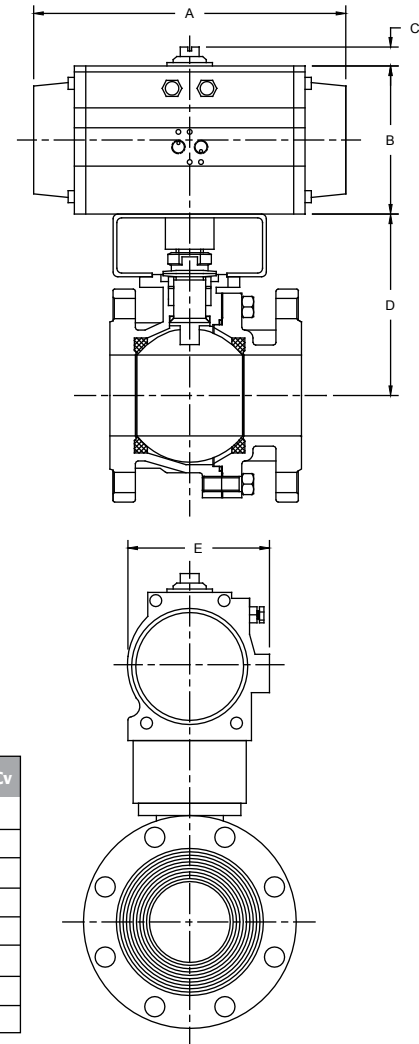

Pneumatic Spring Return Automated Ball Valve Package

Series F90 150# Flanged Ball Valve

- Firesafe
- Full Port Valve
- ANSI Class 150#
- Available 1/2" – 4"
- 316SS or WCB Body
- 316SS Ball & Stem
- Bellville Washers
- Chevron Packing
- RTFE Seats Standard

STANDARDS

Design	ANSI B16.34
Face to Face	ANSI B16.10
Flange Dimensions	ANSI B16.5
Pipeline Valves	API 6D
Pressure Testing	API 598
Fire Testing	API-607 4th Edition, BS 5351
Mounting Pad	ISO 5211
Marking System for Valves	MSS SP-25
Material Certification	EN 10204
Quality Assurance	ISO 9001

API 607 - 4th Edition CERTIFIED

DIMENSIONS (IN)

VALVE SIZE	A	B	C	D	E	VALVE Cv
1/2"	7.95	3.43	0.79	2.90	3.29	15
3/4"	7.95	3.43	0.79	3.20	3.29	45
1"	9.29	4.49	0.79	3.52	4.41	85
1-1/2"	9.29	4.49	0.79	5.05	4.41	275
2"	10.87	4.88	0.79	5.37	4.82	460
2-1/2"	13.90	6.18	0.79	5.80	6.04	700
3"	13.90	6.18	0.79	6.85	6.04	1100
4"	15.16	6.93	0.79	7.44	6.69	2200

DIMENSIONS SHOWN ARE FOR ASSEMBLIES SIZED FOR 80 PSI SUPPLY

SERIES F90 150# Flanged
Firesafe

SIZED FOR 80 psi AIR SUPPLY	
SIZE	MODEL
1/2"	F90-F1-050/2R2S-XX
3/4"	F90-F1-075/2R3S-XX
1"	F90-F1-100/2R3S-XX
1-1/2"	F90-F1-150/2R3S-XX
2"	F90-F1-200/2R4S-XX
2-1/2"	F90-F1-250/2R6S-XX
3"	F90-F1-300/2R6S-XX
4"	F90-F1-400/2R7S-XX

SIZED FOR 60 psi AIR SUPPLY	
SIZE	MODEL
1/2"	F90-F1-050/2R3S-XX
3/4"	F90-F1-075/2R3S-XX
1"	F90-F1-100/2R3S-XX
1-1/2"	F90-F1-150/2R4S-XX
2"	F90-F1-200/2R5S-XX
2-1/2"	F90-F1-250/2R6S-XX
3"	F90-F1-300/2R6S-XX
4"	F90-F1-400/2R7S-XX

SAMPLE PART # F90C-F1-150/2R3S-XX

OPTIONS

DESCRIPTION	PART NO. SUFFIX	DESCRIPTION	PART NO. SUFFIX
NEMA 4 Solenoid	(A)	NEMA 4 Limit Switch (2) spdt	(A)
NEMA 7 Solenoid	(B)	NEMA 7 Limit Switch (2) spdt	(B)

Other options available - call for details
Actuators are sized based on clean/clear fluid.