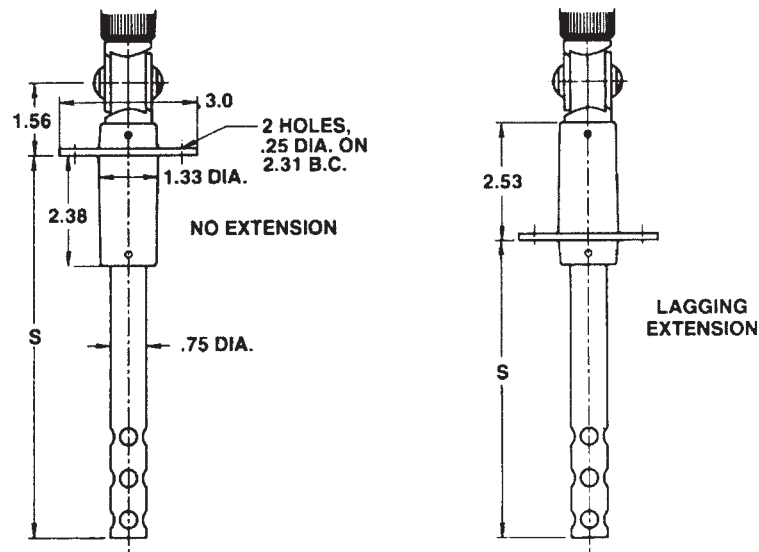

Adjustable Joint

Matching GE Valox® joint completely encloses capillary for thermal system protection

Locking Device

Provides 360° positioning of thermometer case and stem

Stem

Aluminum tapered metal to metal contact.
Graphite conducting media between bulb chamber & glass

Stem Lengths

3-1/2", 6", 9", 12"

Tube & Capillary

Magnifying lens

Measuring Element

Blue non-mercury fill

Window

Glass

Dimensions:

Shown with thermowell

Shown with union nut
(without thermowell)

Ordering Information:

State computer part number (if available) / type number / size / range / connection size and location / options required.