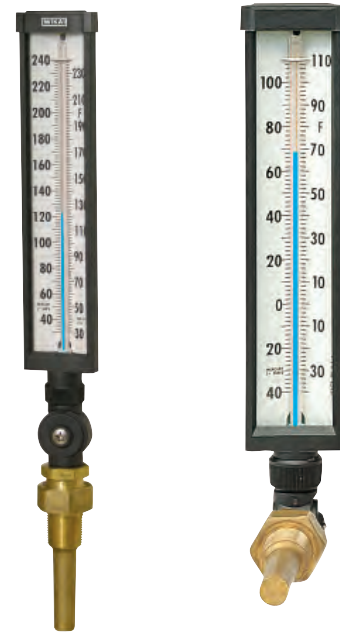

Accuracy

+/- 1% of scale range

Standard Features

Case

Black, V-shaped molded GE Valox® 735 polyester

Connection

1 1/4"-18 Swivel Nut only; without thermowell
3/4" NPT brass thermowell; 3/4" NPT brass thermowell with Lag; 3/4" NPT brass union hub, Duct flange

Adjustable Joint

Matching GE Valox® joint completely encloses capillary for thermal system protection

Locking Device

Provides 360° positioning of thermometer case and stem

Stem

Aluminum tapered metal to metal contact.
Graphite conducting media between bulb chamber & glass

Stem Lengths

3-1/2", 6", 9", 12"

Tube & Capillary

Magnifying lens

Measuring Element

Blue non-mercury fill

Window

Glass

Scale

Permanently baked-on, bold black graduations are printed on white-coated aluminum

STANDARD RANGES		
Single Scale Fahrenheit	Dual Scale F & C	Single Scale Celsius
-40/110 F	-40/110 F & -40/43 C	-40/50 C
-10/180 F	-10/180 F & -20/45 C	-20/45 C
-20/120 F	0/120 F & -17/49 C	0/50 C
0/120 F	0/160 F & -15/70 C	0/100 C
0/160 F	30/180 F & 0/80 C	0/160 C
30/180 F	30/240 F & 0/115 C	---
30/240 F	30/300 F & 0/150 C	---
30/300 F	50/550 F & 10/290 C	---
50/550 F	50/750 F & 10/400 C	---