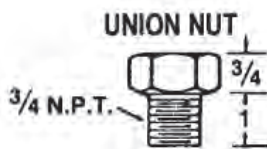

Adjustable Joint

Matching GE Valox® joint completely encloses capillary for thermal system protection

Locking Device

Provides 360° positioning of thermometer case and stem

Stem

Aluminum tapered metal to metal contact.
Graphite conducting media between bulb chamber & glass

Stem Lengths

3-1/2", 6", 9", 12"

Tube & Capillary

Magnifying lens

Measuring Element

Blue non-mercury fill

Window

Glass

Dimensions:

Shown with thermowell

Shown with union nut
(without thermowell)

Ordering Information:

State computer part number (if available) / type number / size / range / connection size and location / options required.