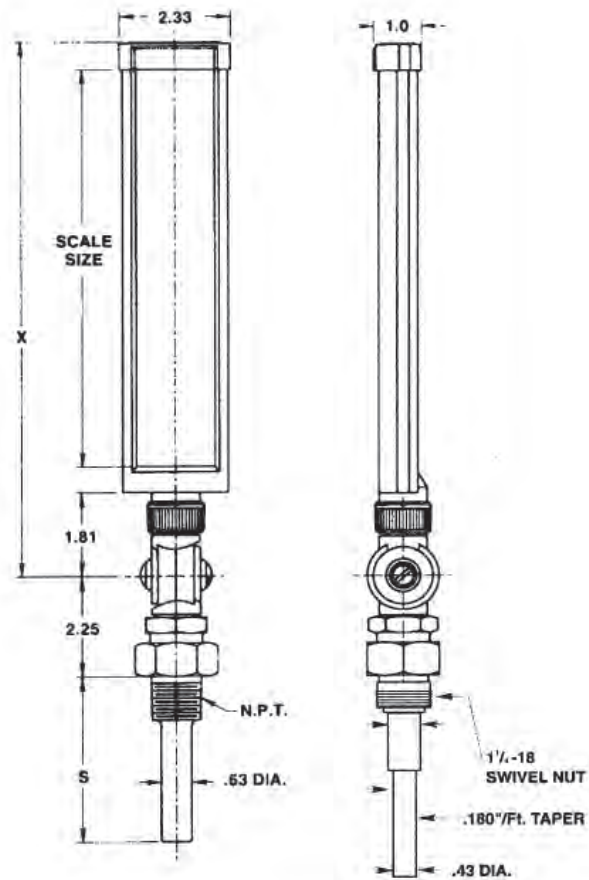

Industrial Glass Thermometer

Adjustable Connection, 9" Scale

Type TI.901 & TI.701

Thermometers

Application

Process piping, HVAC/R, plumbing, water treatment, boilers, diesel engines and compressors

Size

9" (228.6 mm) - TI.901
7" (177.8 mm) - TI.701

Adjustable Joint

Matching GE Valox® joint completely encloses capillary for thermal system protection

Locking Device

Provides 360° positioning of thermometer case and stem

Stem

Aluminum tapered metal to metal contact.
Graphite conducting media between bulb chamber & glass

Stem Lengths

3-1/2", 6", 9", 12"

Tube & Capillary

Magnifying lens

Measuring Element

Blue non-mercury fill

Window

Glass

Dimensions:

Shown with thermowell

Shown with union nut
(without thermowell)

Ordering Information:

State computer part number (if available) / type number / size / range / connection size and location / options required.