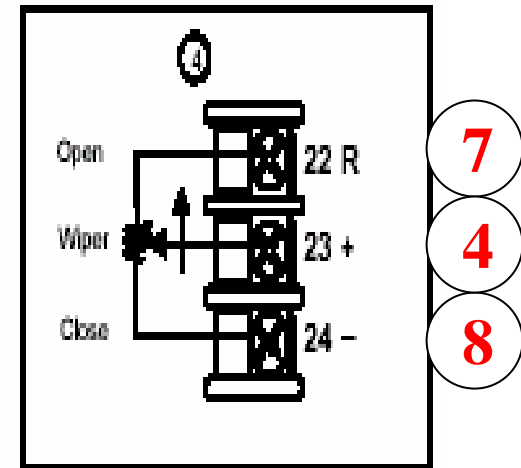

UDC 3200 wiring **without** dual relay option, DC3200 – EE or AA
Barber-Colman EA series actuator motors

EA wiring terminals in **RED**

Slidewire
feedback

UDC 3200 wiring with dual relay option, DC3200 - Rx

Barber-Colman EA series actuator motors

EA wiring terminals in **RED**

Slidewire
feedback