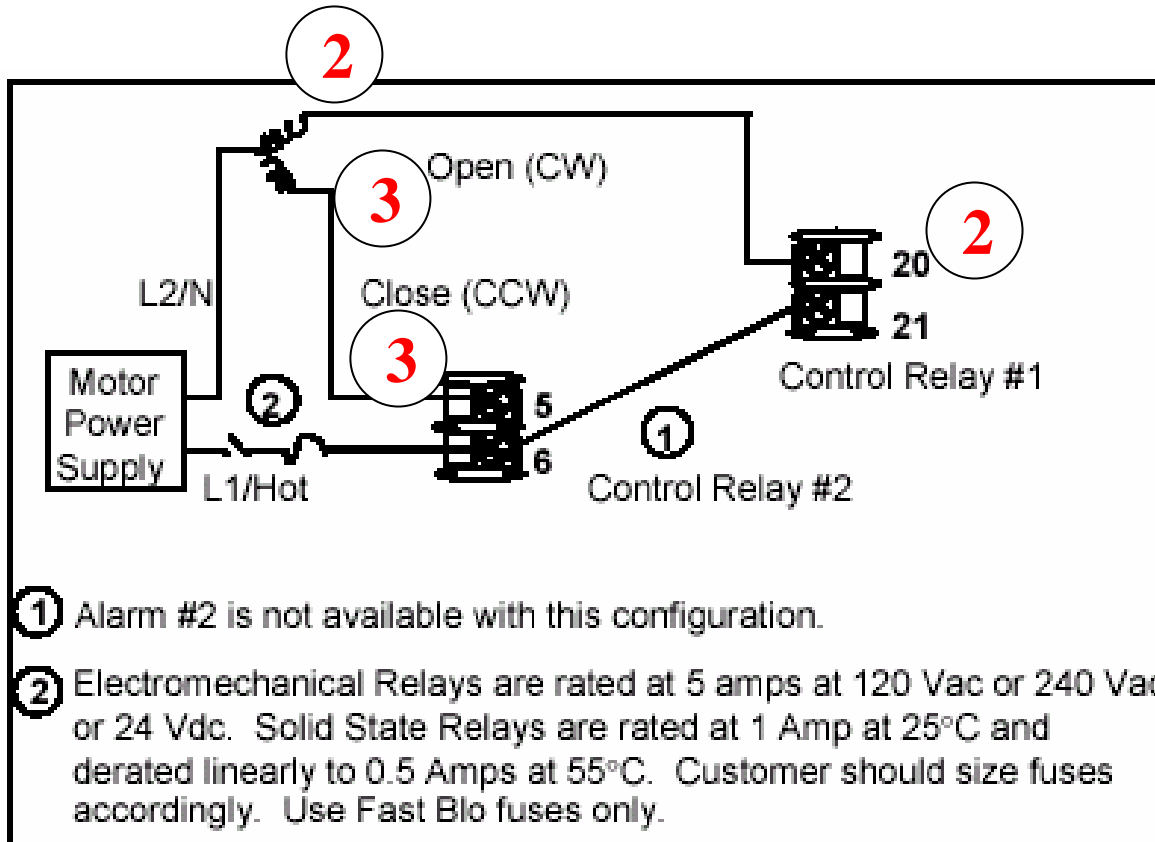

UDC 3200 wiring **without** dual relay option, DC3200 – EE or AA
Barber-Colman EA series actuator motors

EA wiring terminals in **RED**

Slidewire
feedback

UDC 3200 wiring with dual relay option, DC3200 - Rx

Barber-Colman EA series actuator motors

EA wiring terminals in **RED**

Slidewire
feedback